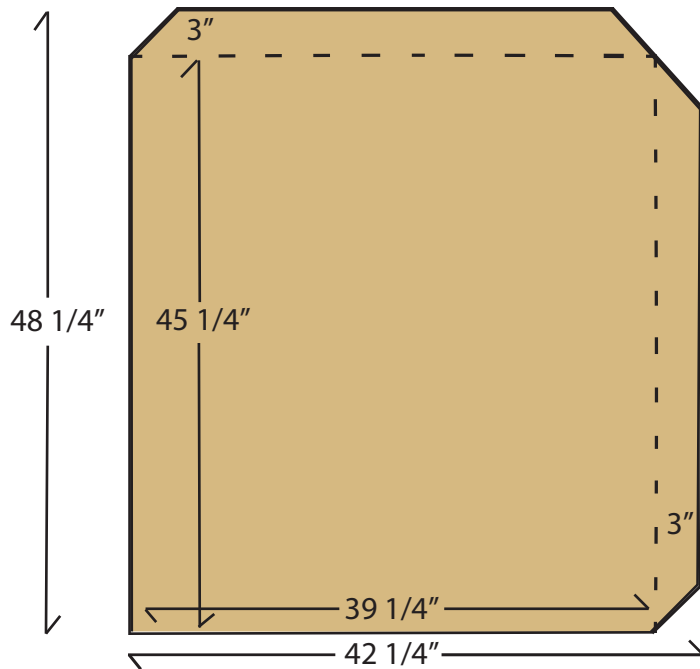

**MILL  
BARGAINS!**

HALBERT MILL CO  
800-521-2788  
hvarga@halbertmill.com

Over Run Slipsheets: [REF#: MB012609.q](#)

.051 Caliper 187# BW

Nominal 45" x 39" Load Area  
Nominal 48" x 42" Overall Size

10 Pallets available = 10,075 Total Slipsheets  
Count on pallets will vary

Some sheets have printing on one side

Slipsheets may be cut down to your size for an additional \$0.03 per sheet

Priced FOB Halbert Mill Co., 75766  
All 10 pallets \$0.77 per sheet  
9 to 6 pallets \$0.86 per sheet  
5 to 2 pallets \$0.95 per sheet  
Single pallet minimum \$1.04 per sheet